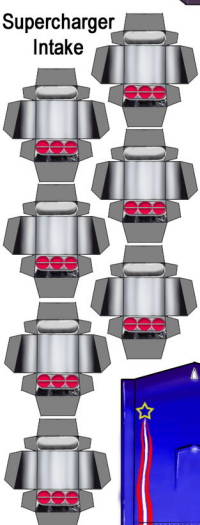

Window Cage

Black Team Car

Orange Team Car

Green Team Car

Red Team Car

Raised Engine Cover

Gold Team Car

Blue Team Car

Supercharger Intake

Alternate Blue Hood

Hatch

(Overlap)

(Overlap)

Machine Gun