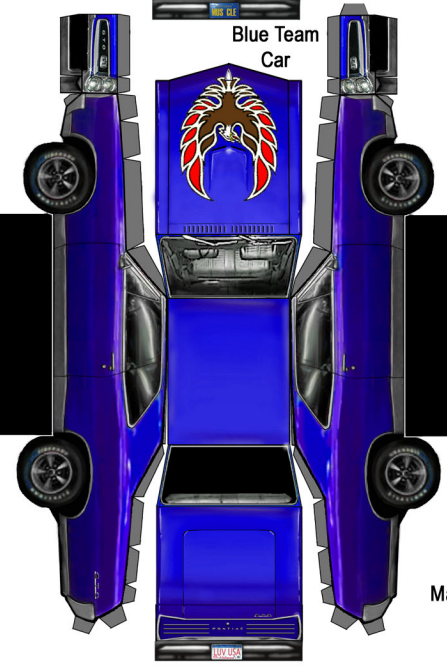

Window Cage

Black Team Car

Orange Team Car

Green Team Car

Red Team Car

Raised Engine Cover

Gold Team Car

Blue Team Car

Supercharger Intake

Alternate Blue Hood

Hatch

(Overlap)

(Overlap)

Machine Gun