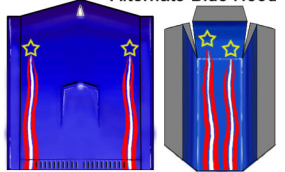

Window Cage

Black Team Car

Orange Team Car

Green Team Car

Red Team Car

Raised Engine Cover

Gold Team Car

Blue Team Car

Supercharger Intake

Alternate Blue Hood

Hatch

(Overlap)

(Overlap)

Machine Gun