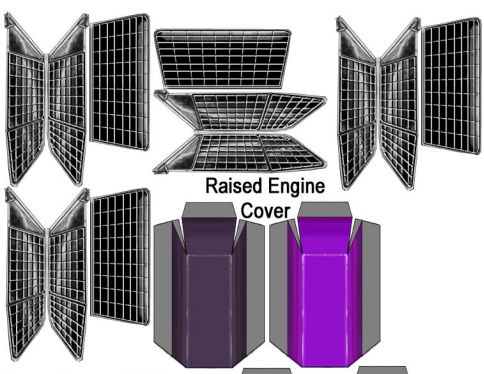

Window Cage

Black Team Car

Orange Team Car

Green Team Car

Red Team Car

Raised Engine Cover

Gold Team Car

Blue Team Car

Supercharger Intake

Alternate Blue Hood

Hatch

(Overlap)

(Overlap)

Machine Gun